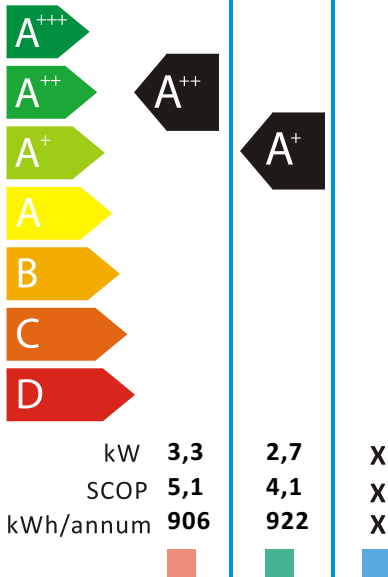

ENERG

енергия · ενεργεια

VIVAX

Model ACP-12CH35AERI

Vanjska jedinica/Outdoor unit ACP-12CH35AERI/I2 GOLD
Unutarnja jedinica/Indoor unit ACP-12CH35AERI/O2 GOLD

SEER

kW **3,5**
SEER **7,0**
kWh/annum **175**

SCOP